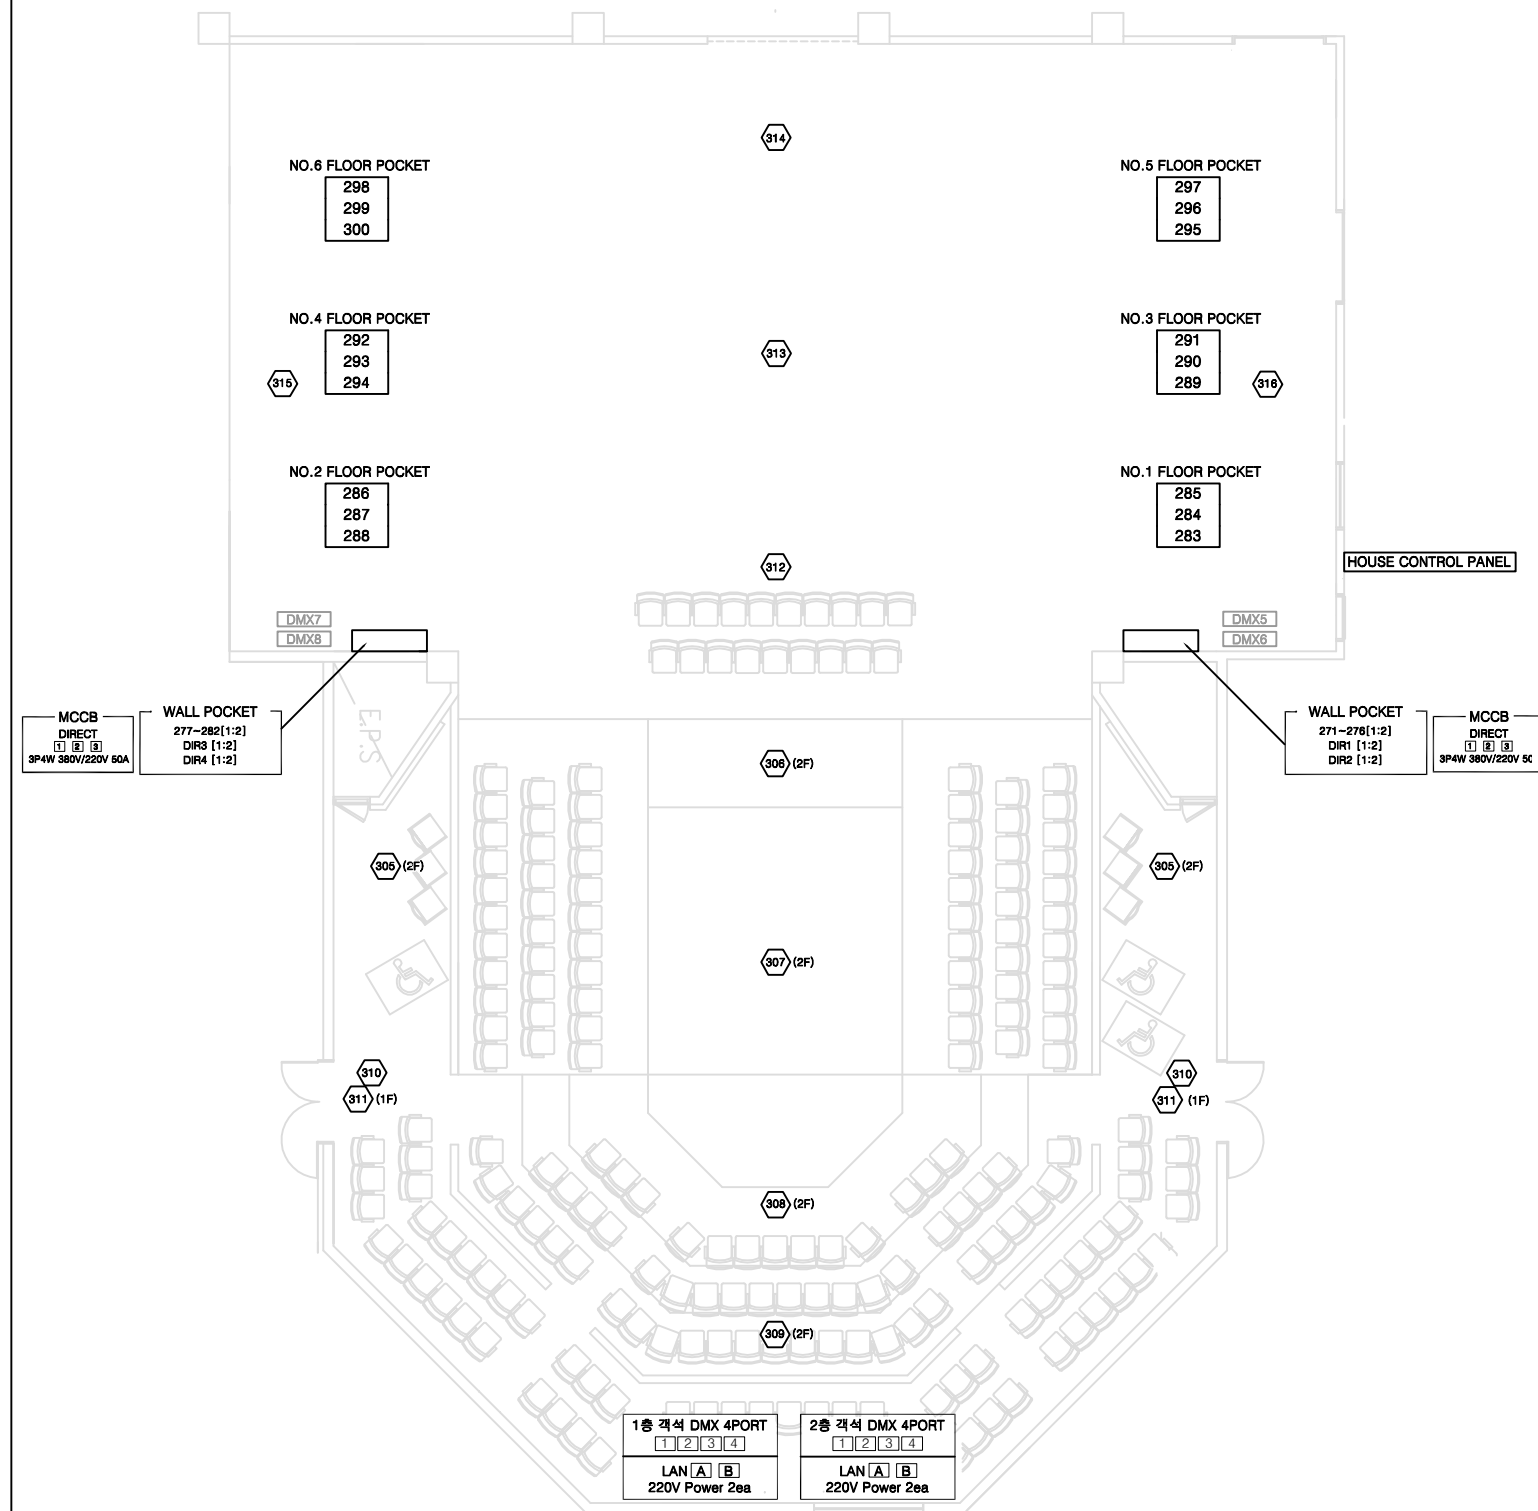

House: 305~316

Saerasae Theater Circuit Plan

Dimmer: 5kw

SYMBOL	NAME
1	DIMMER
RD	REMOTE DIRECT
DIR	DIRECT
DMX	DMX 512 - 5PIN (Female)
(1)	House Light

House: 305~316

Saerasae Theater Circuit Plan

(Floor Mounted Position & House Light)

Dimmer: 5kw

SYMBOL	NAME
1	DIMMER
RD	REMOTE DIRECT
DIR	DIRECT
DMX	DMX 512 - 5PIN (Female)
(1)	House Light