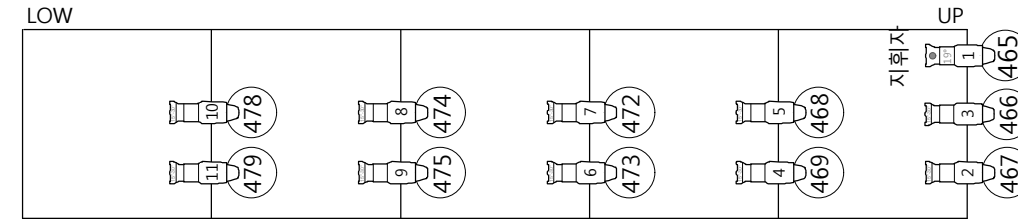

SR Front Side

DIM 18ea, DMX 3ea, DIR 2ea

SL Front Side

DIM 18ea, DMX 3ea, DIR 2ea

KEY

- ADB DS205 Profile Spot 13/36 deg 230V-2kW
- ADB DN205 Profile Spot 10/22 deg 230V-2kW
- ETCSOURCE Four 15/30 deg 230V-750W
- ETCSOURCE Four 19 deg 230V-750W

LEGEND

- | | |
|------|----------|
| Wash | Purpose |
| L201 | Color |
| | Iris |
| | Unit No. |
| 111 | Channel |

NOTE

1. HOUSE CH822-836(OP석 오픈시 CH821 추가)
2. Orchestra Pit Ceiling에 Source Four 19° 지휘자 라이트는 No.1 Ceiling에서 패치