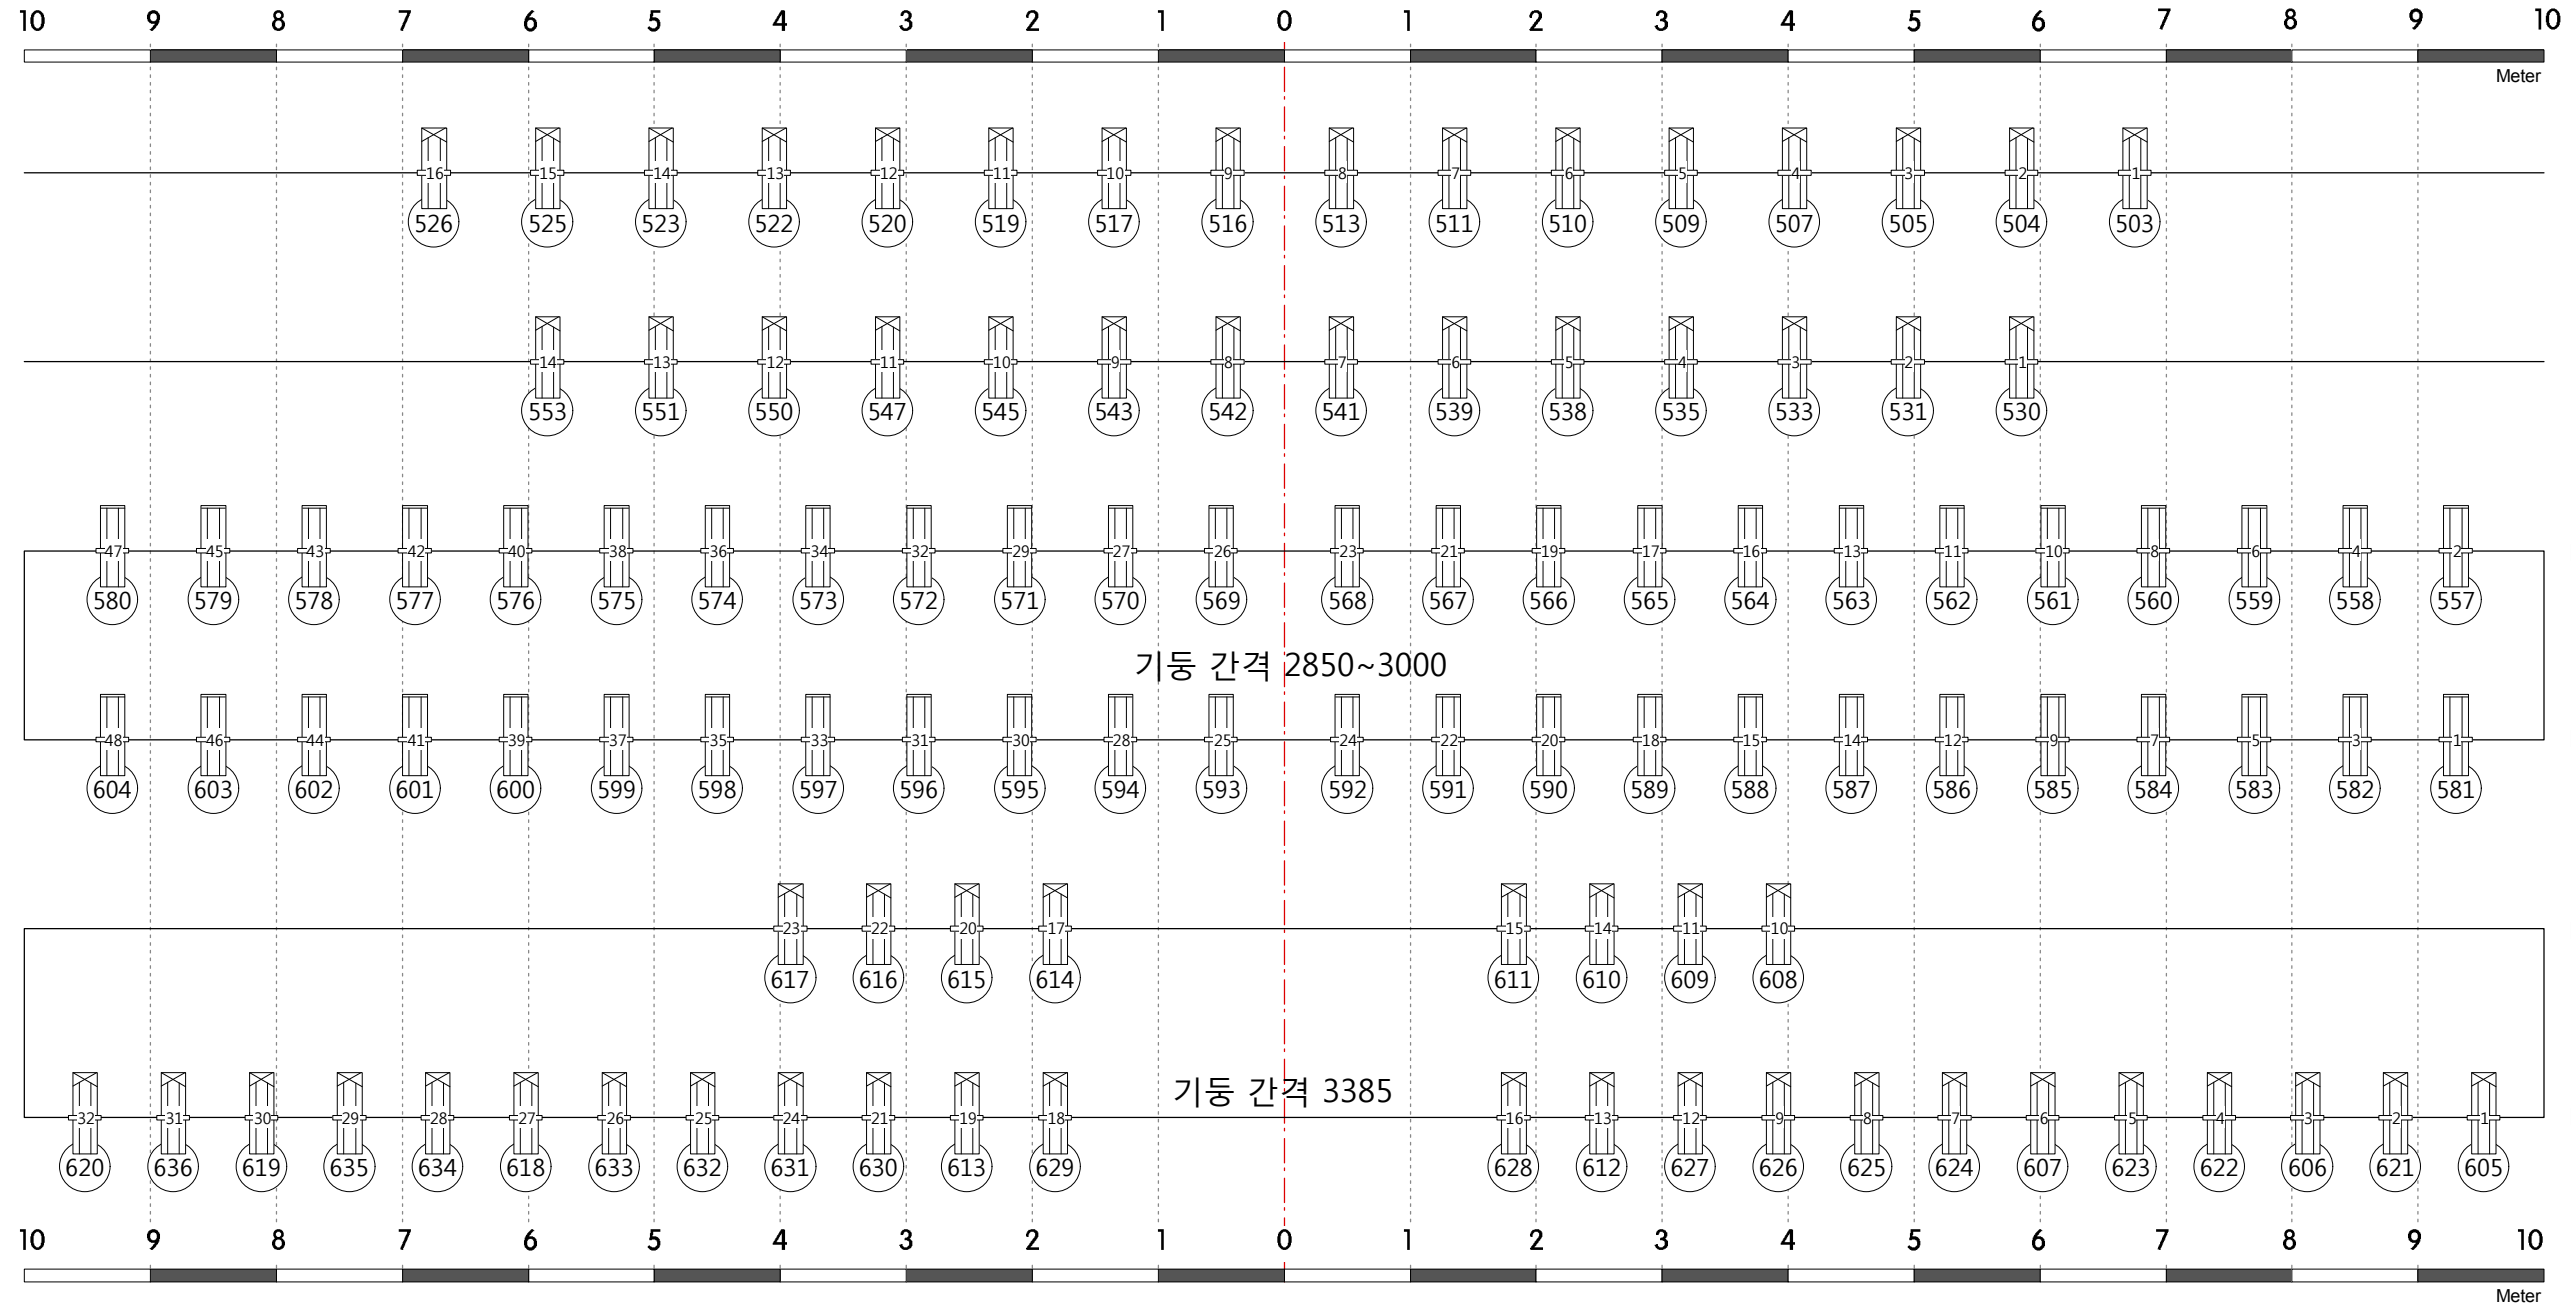

SR Front Side

DIM 18ea, DMX 3ea, DIR 2ea

SL Front Side

DIM 18ea, DMX 3ea, DIR 2ea

KEY

- ADB DS205 Profile Spot 13/36 deg 230V-2kW
- ADB DN205 Profile Spot 10/22 deg 230V-2kW
- ETCSOURCE Four 15/30 deg 230V-750W
- ETCSOURCE Four 19 deg 230V-750W

LEGEND

- | | |
|------|----------|
| Wash | Purpose |
| L201 | Color |
| | Iris |
| | Unit No. |
| 111 | Channel |

NOTE

1. HOUSE CH822-836(OP석 오픈시 CH821 추가)
2. Orchestra Pit Ceiling에 Source Four 19° 지휘자 라이트는 No.1 Ceiling에서 패치

아람극장 기본도면

Light Plot

THEATRE / 고양아람누리 아람극장
 DIRECTOR /
 SET DESIGNER /
 LIGHT DESIGNER /
 DATE / 2016. 06. 01 SCALE / Not To Scale