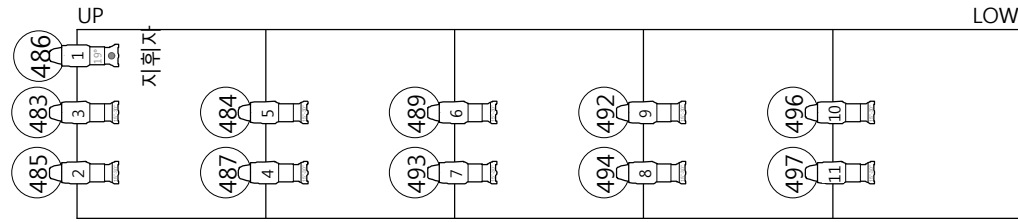

SR Front Side

DIM 18ea, DMX 3ea, DIR 2ea

SL Front Side

DIM 18ea, DMX 3ea, DIR 2ea

KEY

- ADB DS205 Profile Spot 13/36 deg 230V-2kW
- ADB DN205 Profile Spot 10/22 deg 230V-2kW
- ETCSOURCE Four 15/30 deg 230V-750W
- ETCSOURCE Four 19 deg 230V-750W

LEGEND

- | | |
|------|----------|
| Wash | Purpose |
| L201 | Color |
| | Iris |
| | Unit No. |
| 111 | Channel |

NOTE

1. HOUSE CH822-836(OP석 오픈시 CH821 추가)
2. Orchestra Pit Ceiling에 Source Four 19° 지휘자 라이트는 No.1 Ceiling에서 패치